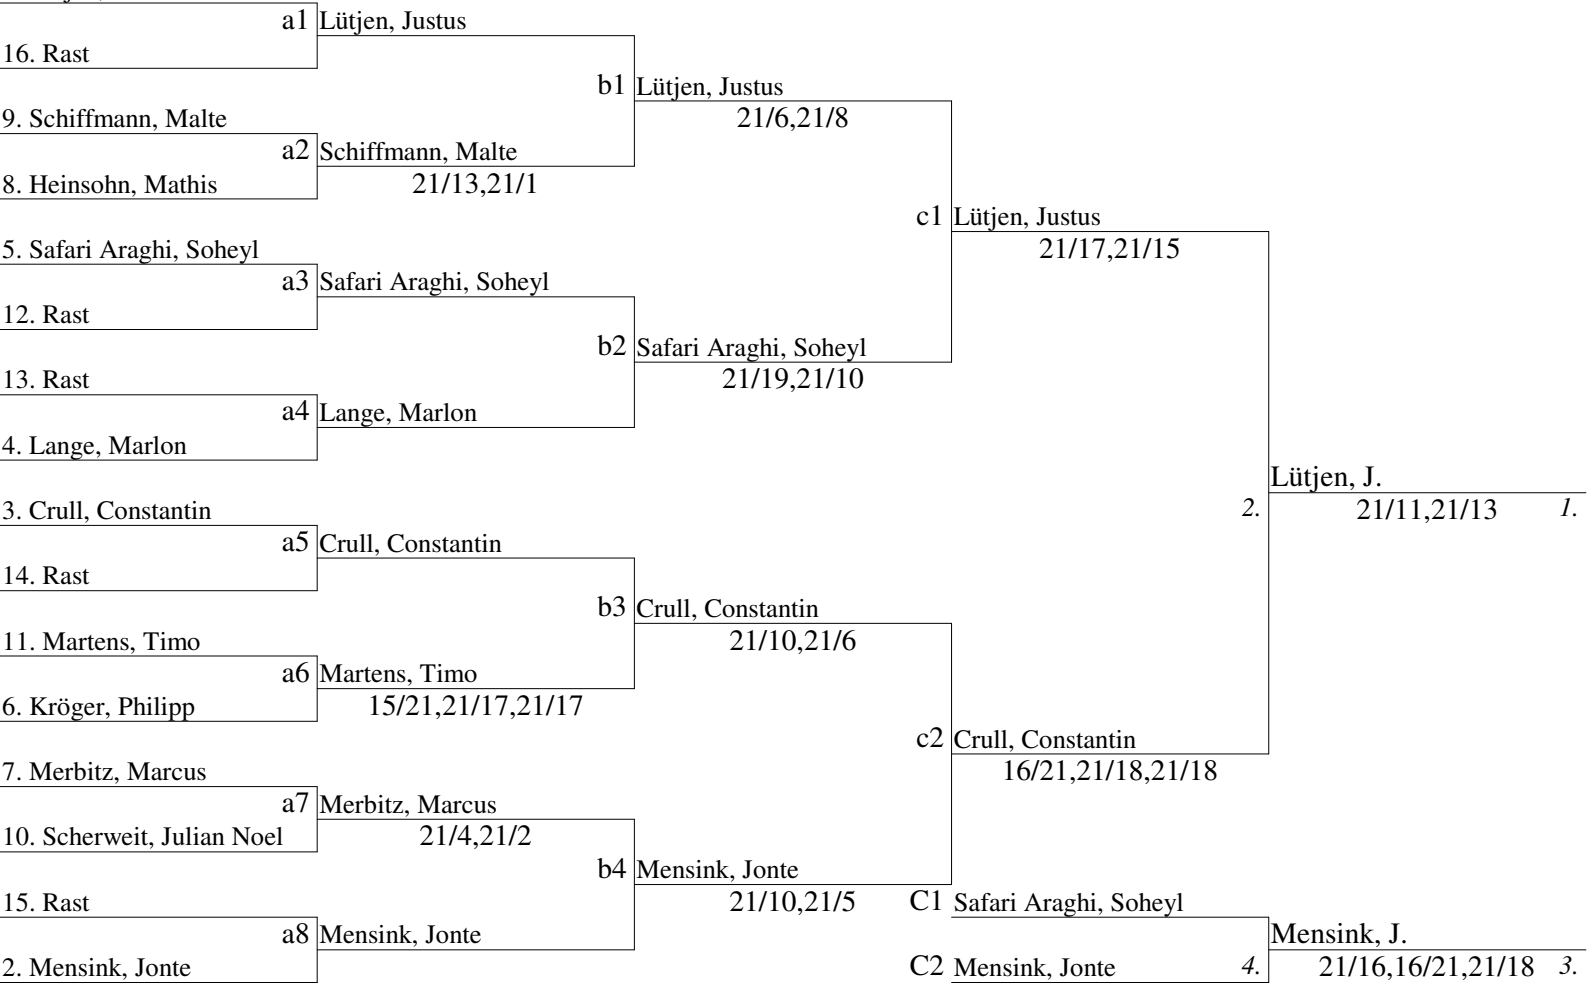

1. Lütjen, Justus